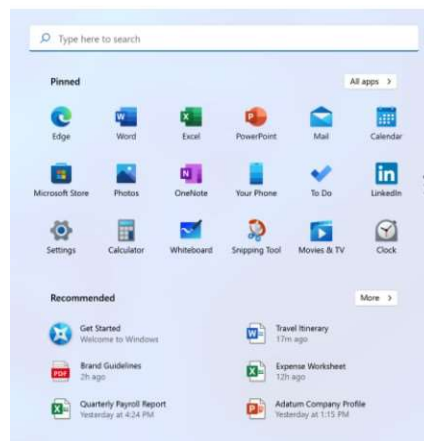

Start Menu

- ☐ **Moved to center**
- ☐ **Search bar at top**
- ☐ **Pinned icons only**
- ☐ **Smaller icons**

1/11/2025

21

New Menu Look

1/11/2025

22