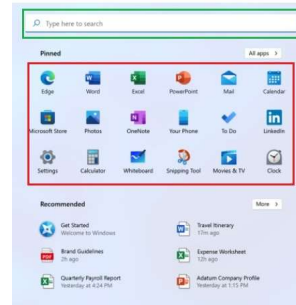

Start Menu - cont

Icons are smaller

3 rows showing
pinned Apps

App search bar to
find more apps