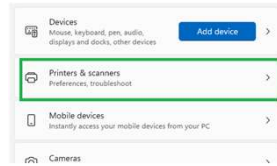

Printers

- Click the search icon
- Type Printers
- Select Printers and Scanners

1/11/2025

33