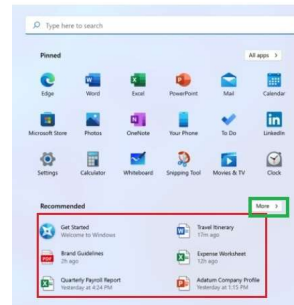

## Start Menu - cont

List of all Apps  
installed

If more the 3 rows  
are pinned use  
dots to scroll

1/11/2025

24

## Start Menu - cont

**Bottom shows list  
of recently or  
frequently used  
Apps**

**More frequently  
used Apps with  
“More” button**

1/11/2025

25