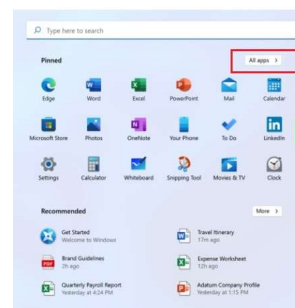

## Start Menu - cont

Icons are smaller

3 rows showing  
pinned Apps

App search bar to  
find more apps

1/11/2025

23

## Start Menu - cont

List of all Apps  
installed

If more the 3 rows  
are pinned use  
dots to scroll

1/11/2025

24